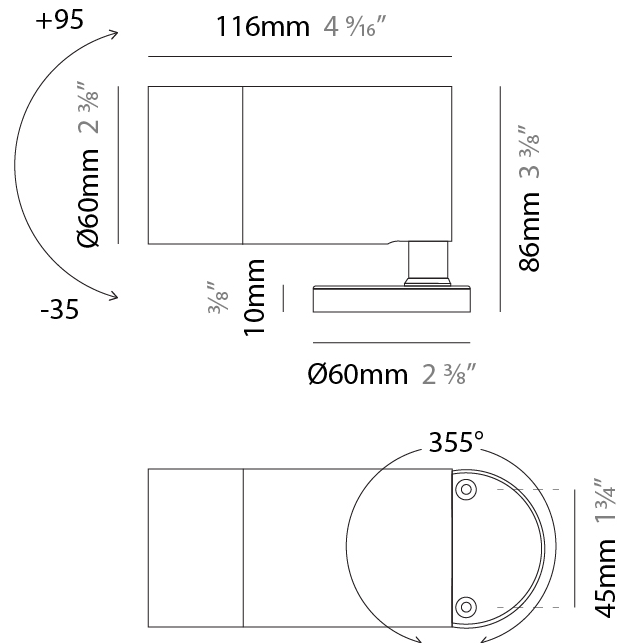

GENERAL

Series: Vario
Subseries: Vario 60
Brand: Unonovesette
Division: Exterior
Mounting Type: Surface
Mounting Location: Above Ground
Subcategory: Flood

PHYSICAL

Shape: Cylinder
Diameter (mm): 60
Diameter (in): 2 3/8
Height (mm): 116
Height (in): 4 9/16
Light Distribution: Adjustable / Direct
Weight (kg): 0.5
Weight (lbs): 1.102
Installation Requirement: Surface mounted / Spike / Tree strap
Diffuser: Extra clear tempered / Frosted glass 6mm
Fixture Finish: ANA / ANB / ASB / PSB
Fixture Material: Machined Anticorodal Aluminium
Cable Details: 350mm NS20N PCP 2x0.5 mm2

ELECTRICAL

Lamp Type: LED
Total Output Wattage (W): 11
Dimming: Non-Dimming / Phase Dimming (120Vac only) / 0-10V Dimming
Driver Included: No
Driver Location: Remote
Driver Type: Constant Voltage - Universal
Driver Class: Class 2
Input Voltage (V): 120 - 277
Output Voltage (V): 24

LED

Number of LEDs: 1
Color Temperature (°K): 2700 / 3000 / 4000
Max. Delivered Lumen (lm): 840 (3000K)
CRI: >90 CRI
Lamp Life (hrs): 100000

OPTICAL

Optic°: 10 / 30 / 50 / 10x45 / 45x10
Beam Angle: Narrow / Medium / Wide / Elliptical

RATINGS AND CERTIFICATIONS

Certified By: Certified for North American Standards
IP Rating: IP66
IK Rating: IK08