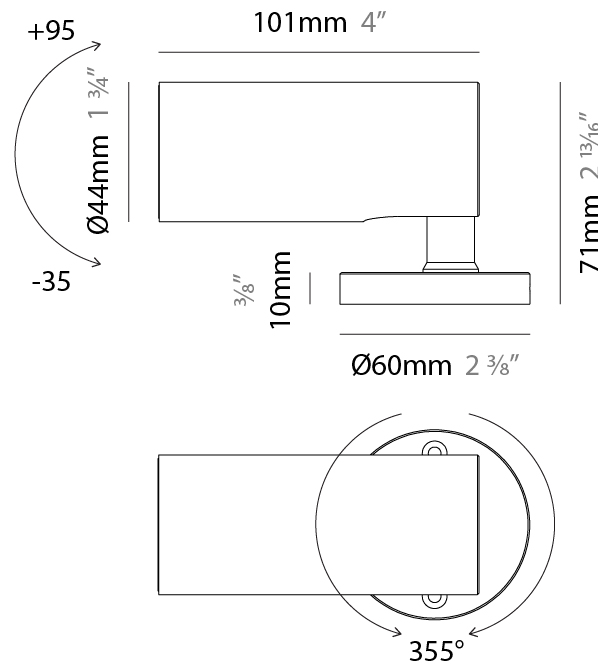

GENERAL

Series: Vario
Subseries: Vario 40
Brand: Unonovesette
Division: Exterior
Mounting Type: Surface
Mounting Location: Above Ground
Subcategory: Flood

PHYSICAL

Shape: Cylinder
Diameter (mm): 44
Diameter (in): 1 3/4
Height (mm): 101
Height (in): 4
Light Distribution: Adjustable / Direct
Weight (kg): 0.27
Weight (lbs): 0.59
Installation Requirement: Surface mounted / Spike / Tree strap
Diffuser: Extra clear tempered / Frosted glass 3mm
Fixture Finish: ANA / ANB / ASB / PSB
Fixture Material: Anodized Aluminum 6026 / Machined Aged Brass
Cable Details: 350mm NS20N PCP 2x0.5 mm2

ELECTRICAL

Lamp Type: LED
Total Output Wattage (W): 2.6
Dimming: Non-Dimmable / 0-10V Dimming
Driver Included: No
Driver Location: Remote
Driver Type: Constant Voltage - Universal
Driver Class: Class 2
Input Voltage (V): 120 - 277
Output Voltage (V): 24

LED

Number of LEDs: 1
Color Temperature (°K): 2200 / 2700 / 3000 / 4000
Nominal Lumen (lm): 110 / 160 / 210 / 270
CRI: >90 CRI
Lamp Life (hrs): 100000

OPTICAL

Optic°: 10 / 23 / 43 / 10x40 / 40x10
Beam Angle: Narrow / Medium / Wide / Elliptical
Adjustability: Rotational 355°

RATINGS AND CERTIFICATIONS

Certified By: Certified for North American Standards
IP rating: IP66
IK Rating: IK07