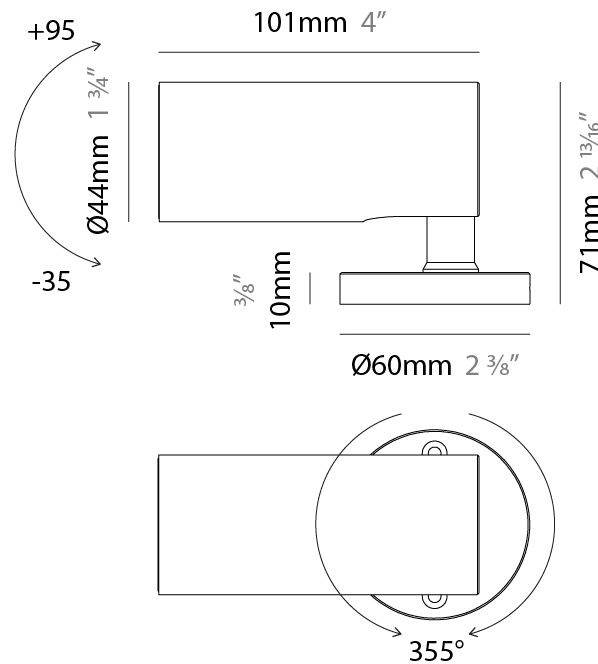

GENERAL

Series: Vario
Subseries: Vario 40
Brand: Unonovesette
Division: Exterior
Mounting Type: Surface
Mounting Location: Above Ground
Subcategory: Flood

PHYSICAL

Shape: Cylinder
Diameter (mm): 44
Diameter (in): 1 3/4
Height (mm): 101
Height (in): 4
Light Distribution: Adjustable / Direct
Weight (kg): 0.27
Weight (lbs): 0.59
Installation Requirement: Surface mounted / Spike / Tree strap
Diffuser: Extra clear tempered / Frosted glass 3mm
Fixture Finish: ANA / ANB / ASB / PSB
Fixture Material: Anodized Aluminum 6026 / Machined Aged Brass
Cable Details: 350mm NS20N PCP 2x0.5 mm2

ELECTRICAL

Lamp Type: LED
Total Output Wattage (W): 3.6
Dimming: Non-Dimmable / 0-10V Dimming
Driver Included: No
Driver Location: Remote
Driver Type: Constant Voltage - Universal
Driver Class: Class 2
Input Voltage (V): 120 - 277
Output Voltage (V): 24

LED

Number of LEDs: 1
Color Temperature (*K): 2200 / 2700 / 3000 / 4000
Nominal Lumen (lm): 173 / 233 / 283 / 343
CRI: >90 CRI
Lamp Life (hrs): 100000

OPTICAL

Optic°: 10 / 23 / 43 / 10x40 / 40x10
Beam Angle: Narrow / Medium / Wide / Elliptical
Adjustability: Rotational 355°

RATINGS AND CERTIFICATIONS

Certified By: Certified for North American Standards
IP rating: IP66
IK Rating: IK07