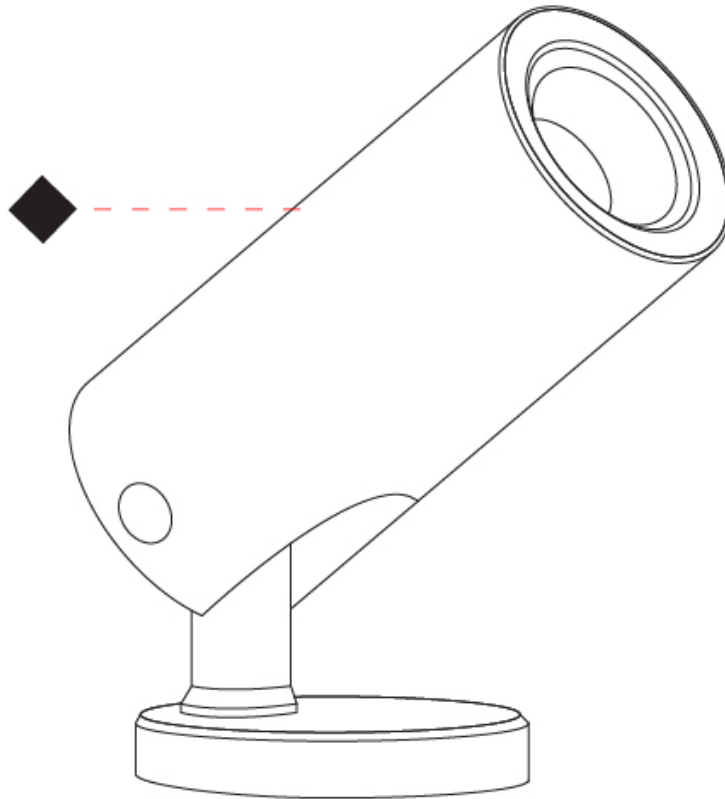

VARIO 40 SURFACE

E12F0002-

PROJECT

TYPE

SPECIFIER

QUANTITY

DATE

E