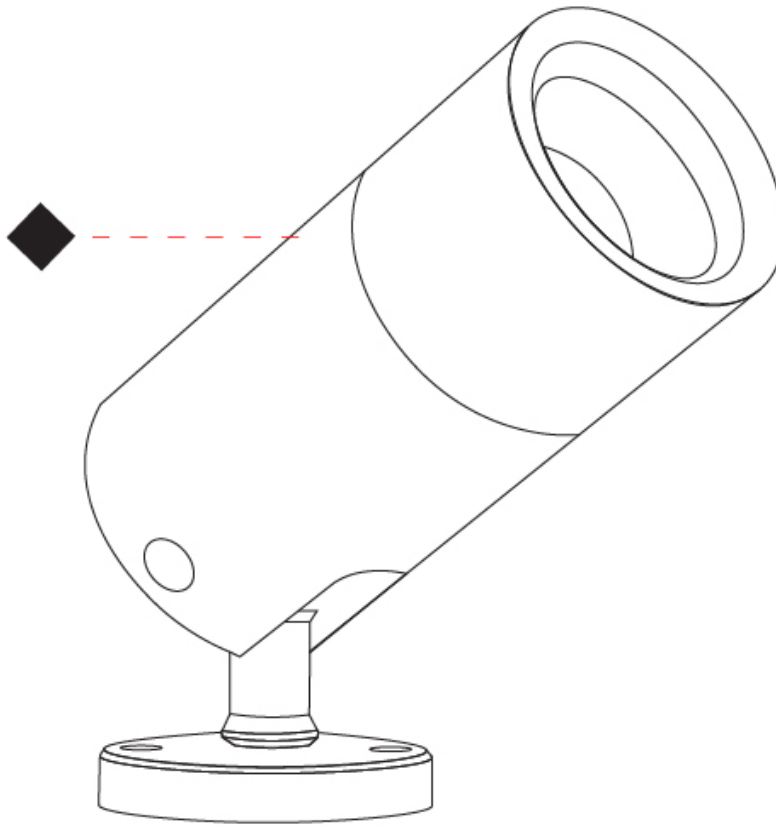

VARIO 60 SURFACE

E12F0005-

PROJECT

TYPE

SPECIFIER

QUANTITY

DATE

E