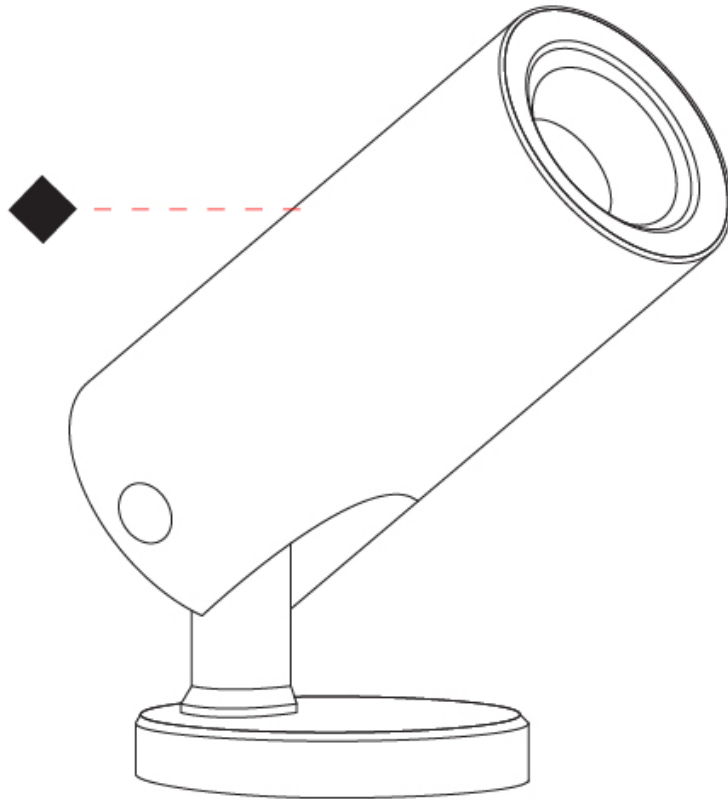

VARIO 40 SURFACE

E12F0003-

PROJECT	_____
TYPE	_____
SPECIFIER	_____
QUANTITY	_____
DATE	_____