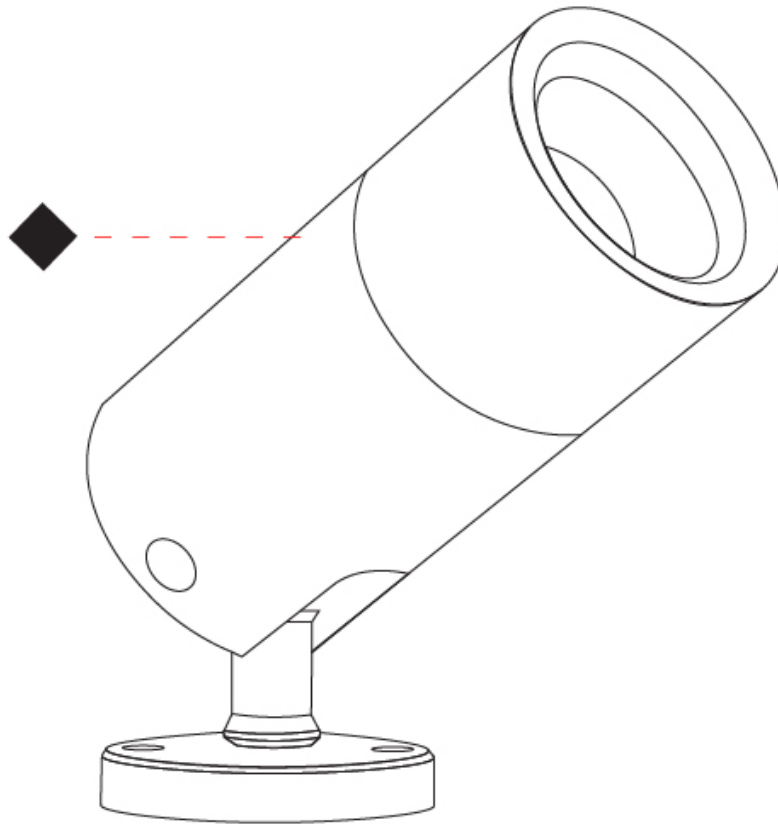

VARIO 60 SURFACE

E12F0000-

PROJECT	_____
TYPE	_____
SPECIFIER	_____
QUANTITY	_____
DATE	_____

E